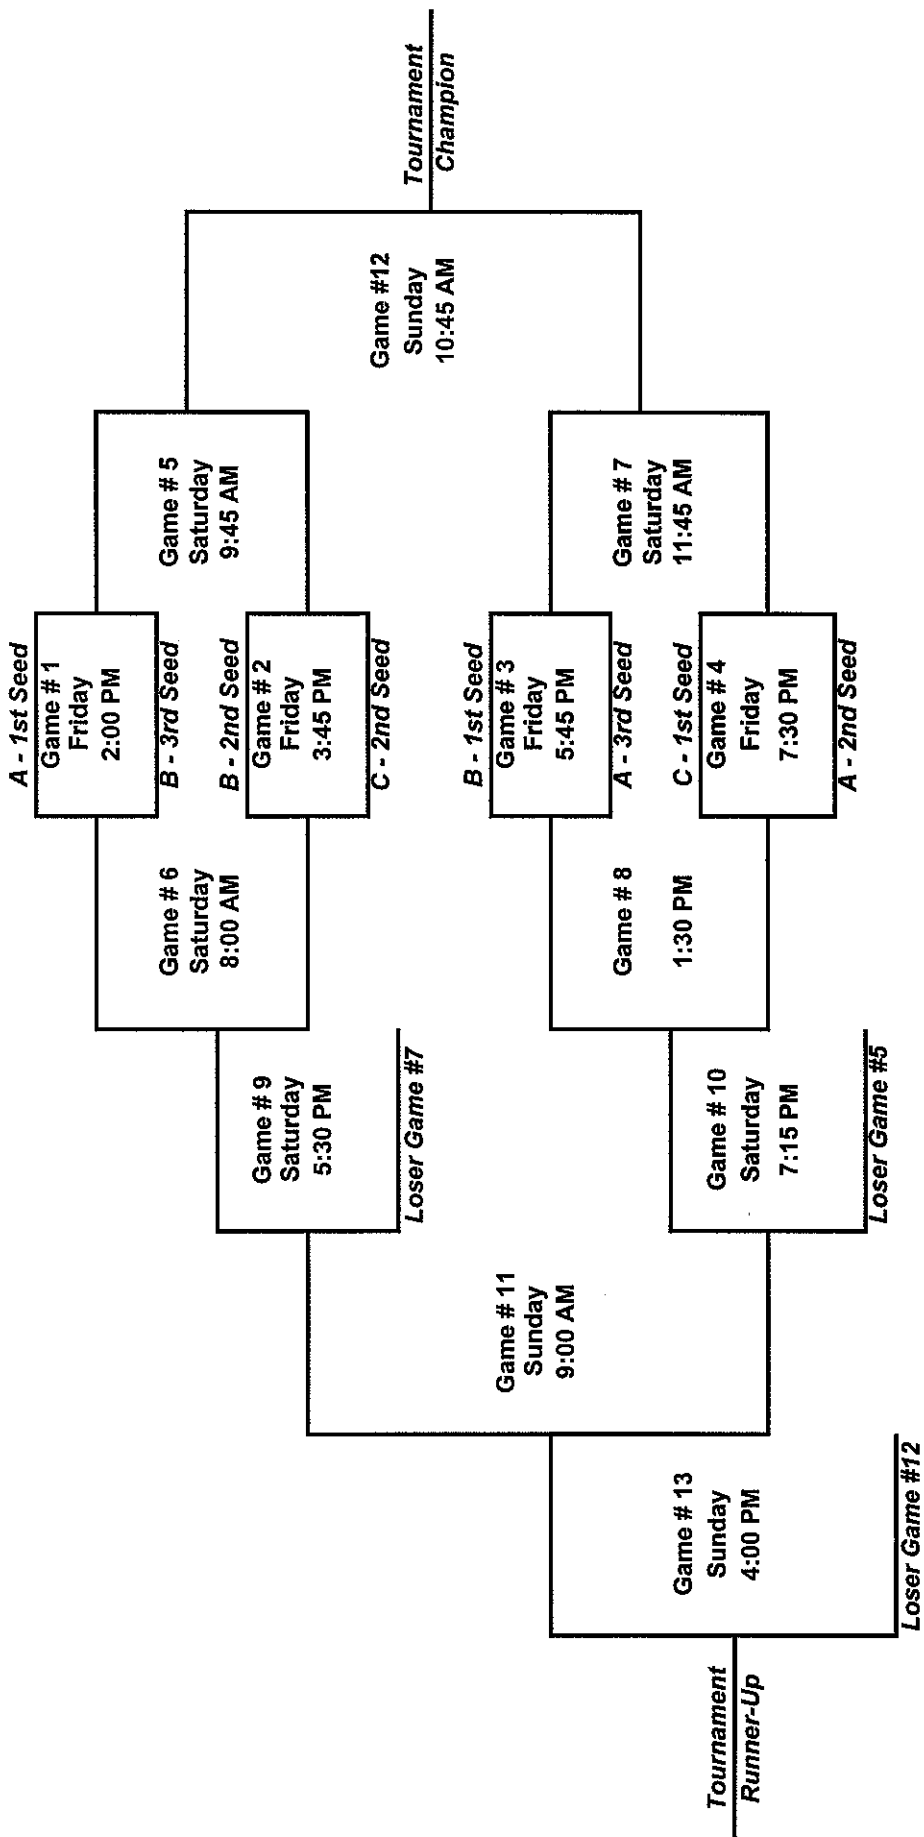

**Minnesota Hockey Double Elimination Format
Regions**